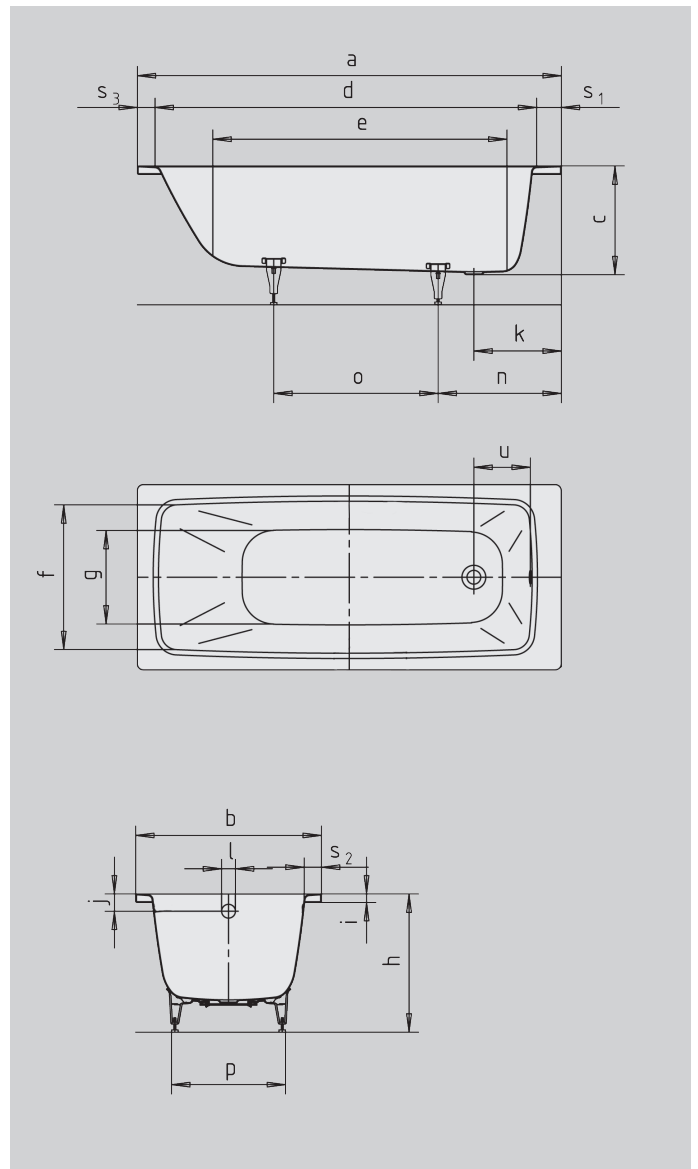

CAYONO

- one-seater bath with waste at foot end
- modern rectangular bathtub with spacious interior of the tub
- made of Kaldewei steel enamel 3,5 mm
- also available with grips/handles
- independent Anti-slip design
- **30 YEAR GUARANTEE**

Similar illustration

Model No.		747	748	750	751
External length	a	1500	1600	1700	1800 mm
External width	b	700	700	750	800 mm
Depth	c	410	410	410	410 mm
Internal length (top)	d	1310	1410	1510	1610 mm
Internal length (bottom)	e	1010	1110	1210	1310 mm
Internal width (top)	f	570	570	610	660 mm
Internal width (bottom)	g	400	400	450	510 mm
Height with feet	h	535-555	543-563	538-553	528-543 mm
Height of rim	i	32	32	32	32 mm
Distance top edge to centre of overflow hole	j	65	65	65	65 mm
Distance bath edge to centre of drain hole	k	330	330	330	330 mm
Diameter of overflow hole	l	52	52	52	52 mm
Diameter of drain hole	m	52	52	52	52 mm
Distance foot end of bath edge to centre of foot	n	450	450	450	450 mm
Distance between the feet	o	560	655	745	820 mm
Max. width of feet	p	435	430	475	560 mm
Distance bath edge (foot end) to where grip/handle starts	q	534,5	584,5	634,5	684,5 mm
Distance bath edge (foot end) to where grip/handle ends	r	808,5	858,5	908,5	958,5 mm
Width of rim (foot end; lengthwise)	s ₁ ; s ₂ ; s ₃	110; 63; 80	110; 63; 80	110; 63; 80	110; 63; 80 mm
Distance between centre holes	u	213	213	213	213 mm
Water volume** in litres		89	107	136	171
Weight of the enamelled bath in kg		42	45	50	56
Anti-slip		455x315	455x315	575x375	575x375
Full anti-slip		655x315	735x315	855x375	935x375